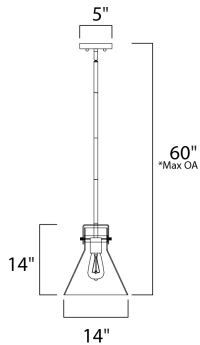

**MEASUREMENTS**

DIMENSION : 14" L x 14" W x 60" H  
 MAX OAH : 60" OAH  
 CANOPY : 5" W x 1" H x 5" L  
 HANGING WEIGHT : 7.94 lb

**LAMPING**

INPUT VOLTAGE : 120V  
 BULB : 1 x 60W Incandescent E26 Medium , 60W Total  
 BULB INCLUDED : (Included)  
 DIMMABLE : Yes